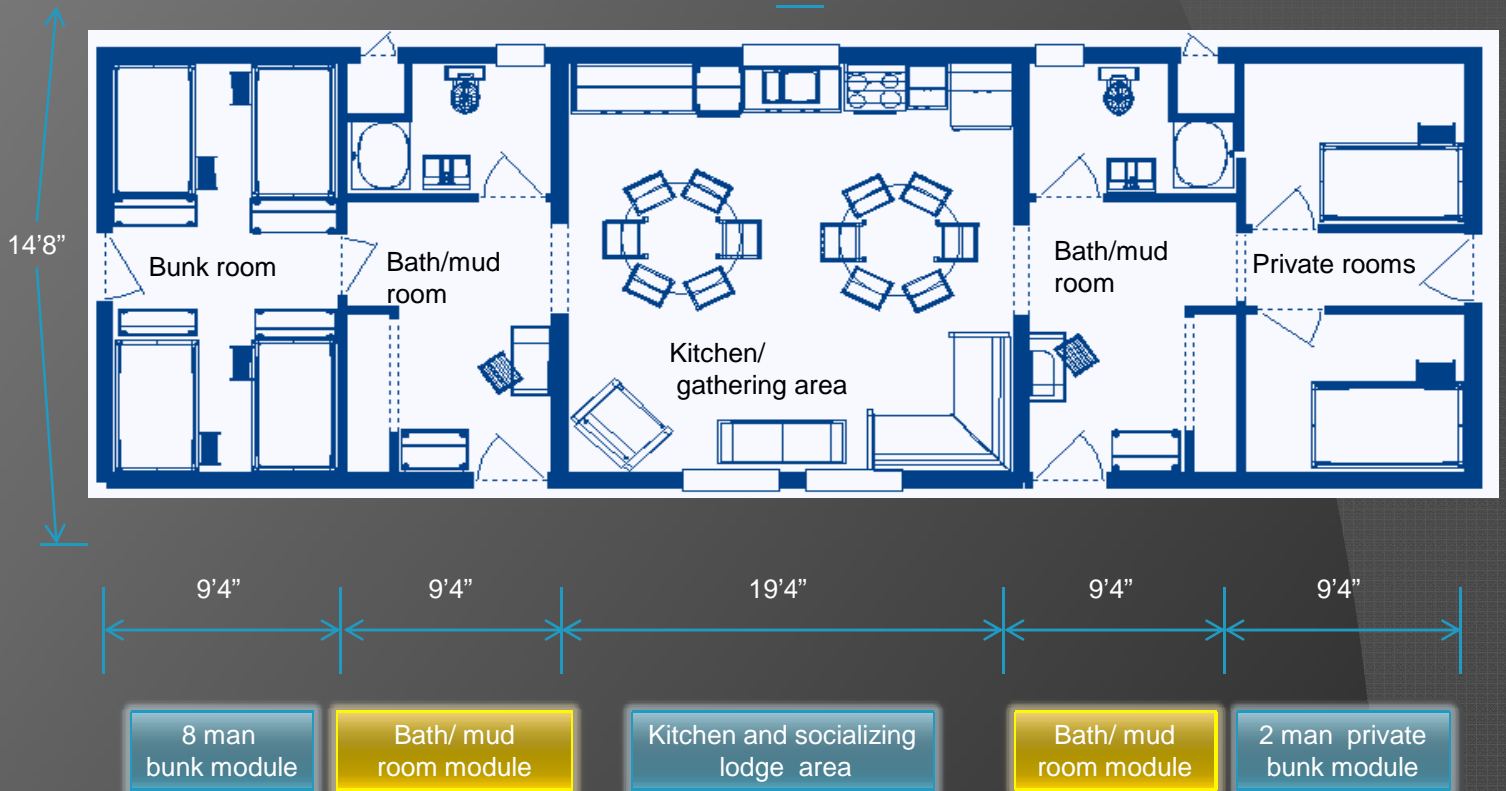

# The *Woody* Field Service Lodge System

We can meet almost any use, environmental, crew size or work space related requirements. Modules can be configured for support service facilities, office areas, calibration & repair, secure tool lockers, laundry, or virtually any other specification.